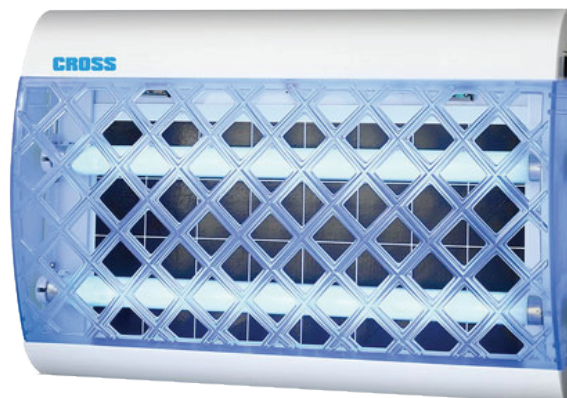

Effective control of flying insects

With its robust design, the Cross Decorative Light Trap is recommended for use in professional and industrial environments. The Cross Decorative Light Trap is both light and durable. The Cross Decorative Light Trap can be wall-mounted in restaurants, kitchens, living rooms and other indoor areas to control flies which include house flies, flesh flies, fruit flies and other other fly species.

Specifications

Area of Coverage	1 00 Square Metres
Light Source	UV BL 15WT8
Number of Lamps	2 Lamps
Catch Specifications	Temperature Optimized Glueboard
Electrical Supply	220-240V/50Hz
Colour	White
Glass Breakage Protection	FEP Tearing Foil on Light Tubes
Weight	3kg
Dimensions	525mm (L) x 95mm (D) x 328mm (H)
Lamp Life	5000 - 8000 hours
Product Set-up	For Wall mounting
Power Consumption	33 W
Material	ABS Plastic
Product Warranty	1 Year